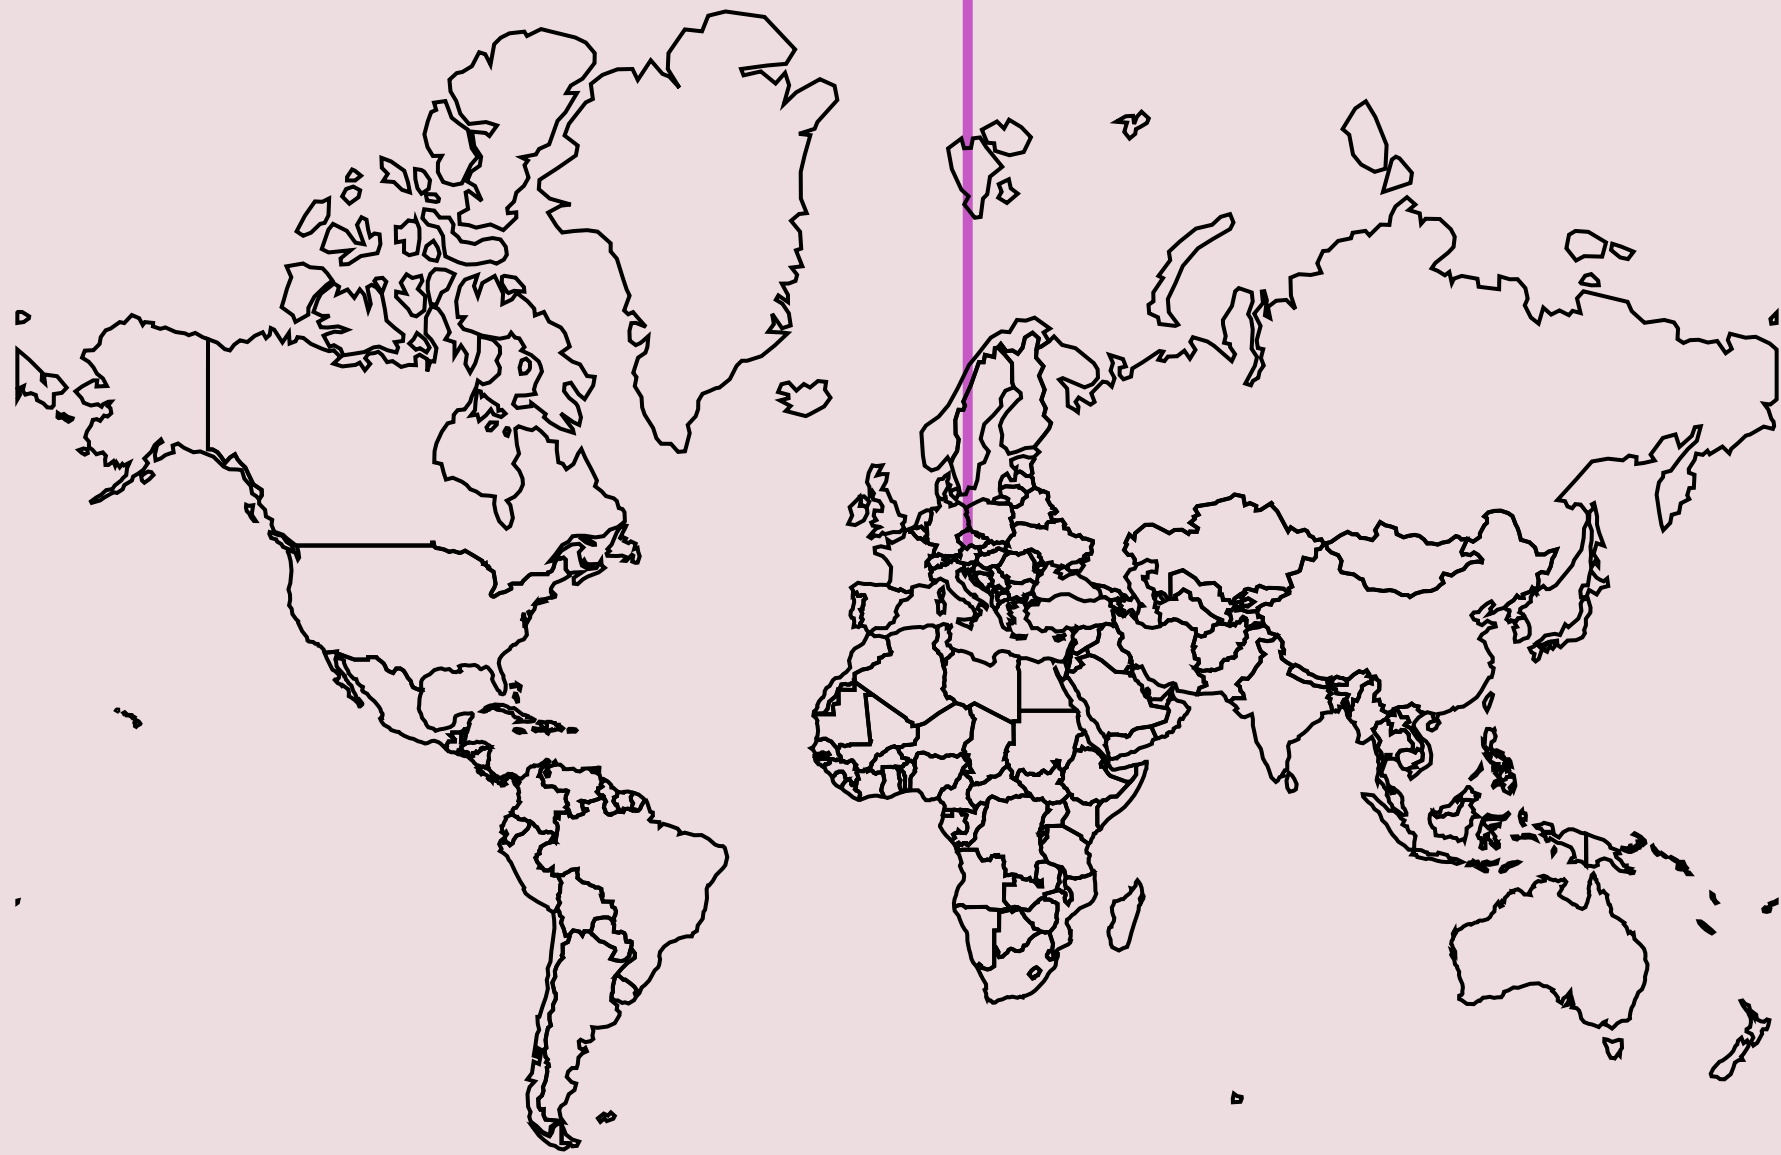

2025 IIHF World Women championship - Ice hockey

Click on website and map at bottom. For all events visit gbud.in/w7f

Months

J

F

M

A

M

J

J

A

S

O

N

D

Sports

2025 IIHF World Women championship

Ice hockey

Ceske Budejovice, Czechia

Wed, 9 Apr to Sun, 20 Apr

<https://www.iihf.com/...>

Open Street Map

Google Map

Apr

Su	M	T	W	T	F	Sa
		1	2	3	4	5
6	7	8	9	10	11	12
13	14	15	16	17	18	19
20	21	22	23	24	25	26
27	28	29	30			

<https://gbud.in/w7f>